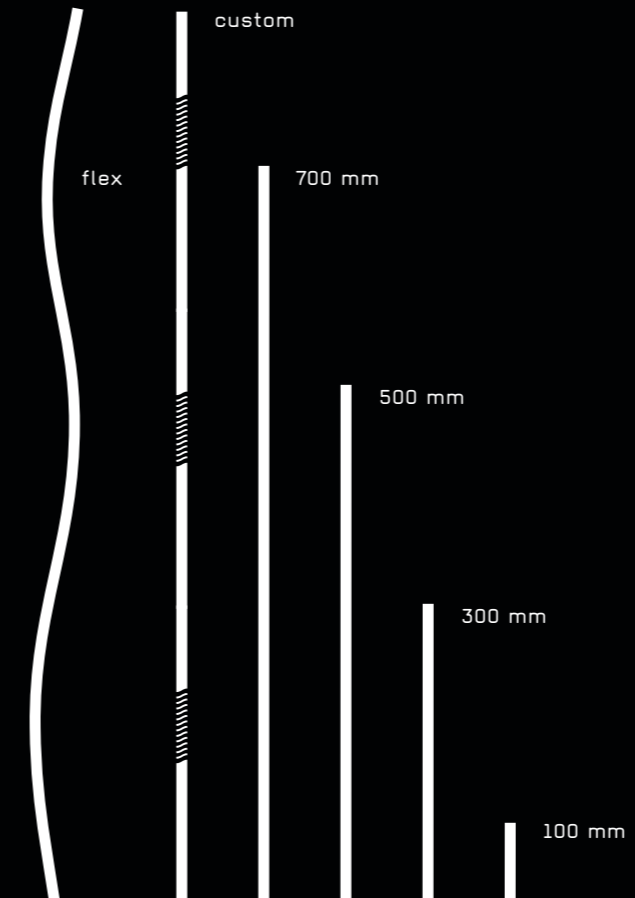

Options: M-Tube Modular

Light guide lengths	100 mm, 300 mm, 500 mm, 700 mm Individual lengths available on request
Ø Light guide, rigid	5 mm, 6 mm, 8 mm, 10 mm Other diameters available on request
Reflector	Continuous line / Incremental lines or 360° dot matrix available on request
Light guide material	PMMA UL94

Options: M-Tube Flex Modular

Light guide lengths	300 mm, 500 mm, 700 mm Individual lengths available on request
Ø Light guide, flex	5 mm, 6 mm, 8 mm, 10 mm Other diameters available on request
Reflector	Continuous line / Incremental lines or 360° dot matrix available on request
Light guide material	PUR based

Options: M-Tube assembled solution with aluminium profile

Module lengths	448.3 mm, 548.3 mm, 748.3 mm, 948.3 mm Individual lengths available on request
Visible light guide lengths:	350 mm, 450 mm, 650 mm, 850 mm
Ø Light guide, rigid	10 mm Other diameters available on request
Reflector	Continuous line / Incremental lines or 360° dot matrix available on request
Light guide material	PMMA UL94

- Ø 5 mm
- Ø 6 mm
- Ø 8 mm
- Ø 10 mm

Reflector Type STANDARD:

Line 

Reflector Type CUSTOM:

Incremental  Empfohlen ab einer Länge von 900 mm / Recommended for a length of 900 mm.

360° Dot Matrix 

specs

Technische Daten