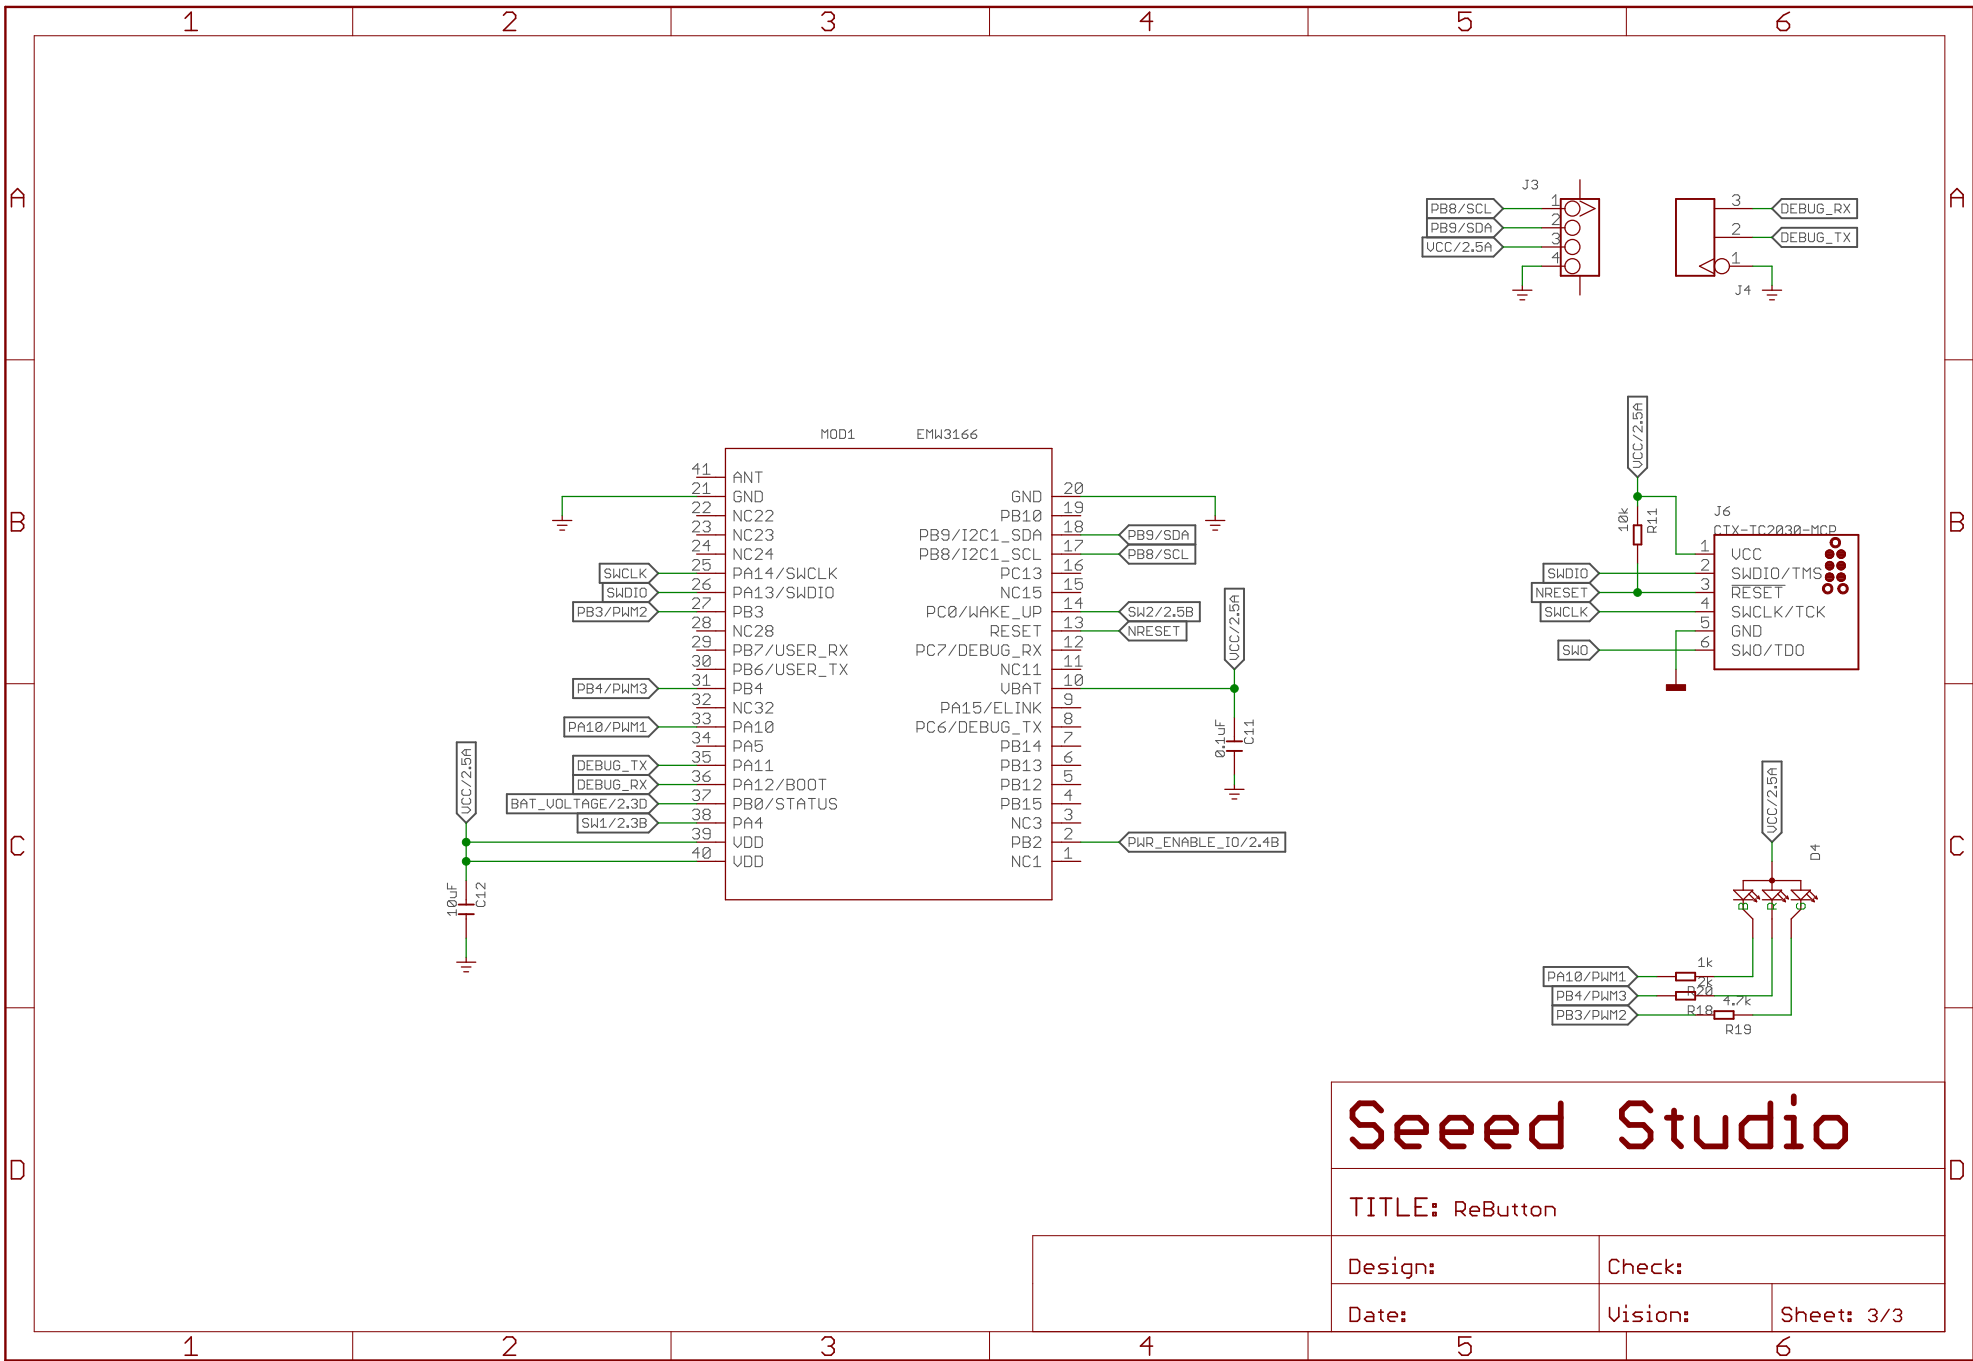

B

B

C

C

D

D

REV	Description	DATE	BY
ES	Initial release - ES	2018/9/18	ytsuboi
ES2	Fixed Grove connector direction	2018/10/8	ytsuboi

Seed Studio			
TITLE: ReButton			
Design:		Check:	
Date:		Vision:	Sheet: 1/3

1

2

3

4

5

6

Seed Studio

TITLE: ReButton		
Design:	Check:	
Date:	Vision:	Sheet: 2/3

Seed Studio

TITLE: ReButton

Design:	Check:
Date:	Vision:
	Sheet: 3/3