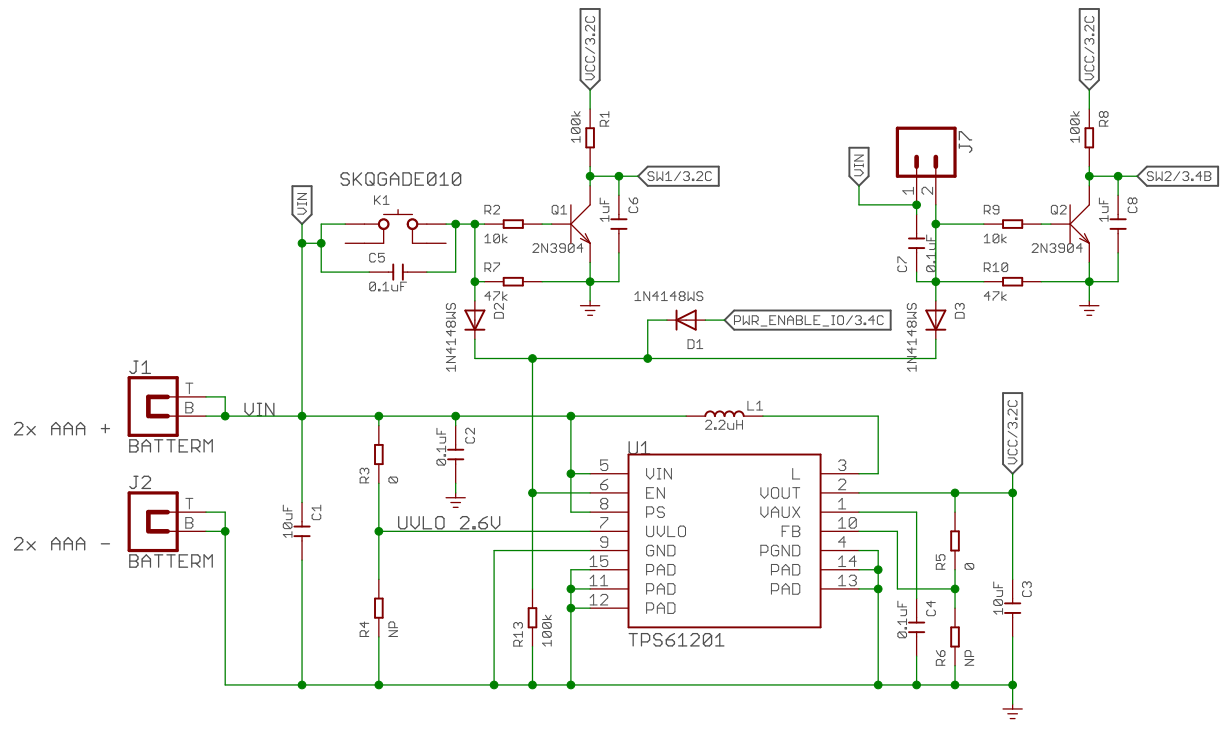

B

B

C

C

D

D

REV	Description	DATE	BY
ES	Initial release - ES	2018/9/18	ytsuboi
ES2	Fixed Grove connector direction	2018/10/8	ytsuboi

Seed Studio			
TITLE: ReButton			
Design:		Check:	
Date:		Vision:	Sheet: 1/3

1

2

3

4

5

6

Seed Studio

TITLE: ReButton		
Design:	Check:	
Date:	Vision:	Sheet: 2/3

Seed Studio

TITLE: ReButton

Design:	Check:
Date:	Vision:
	Sheet: 3/3