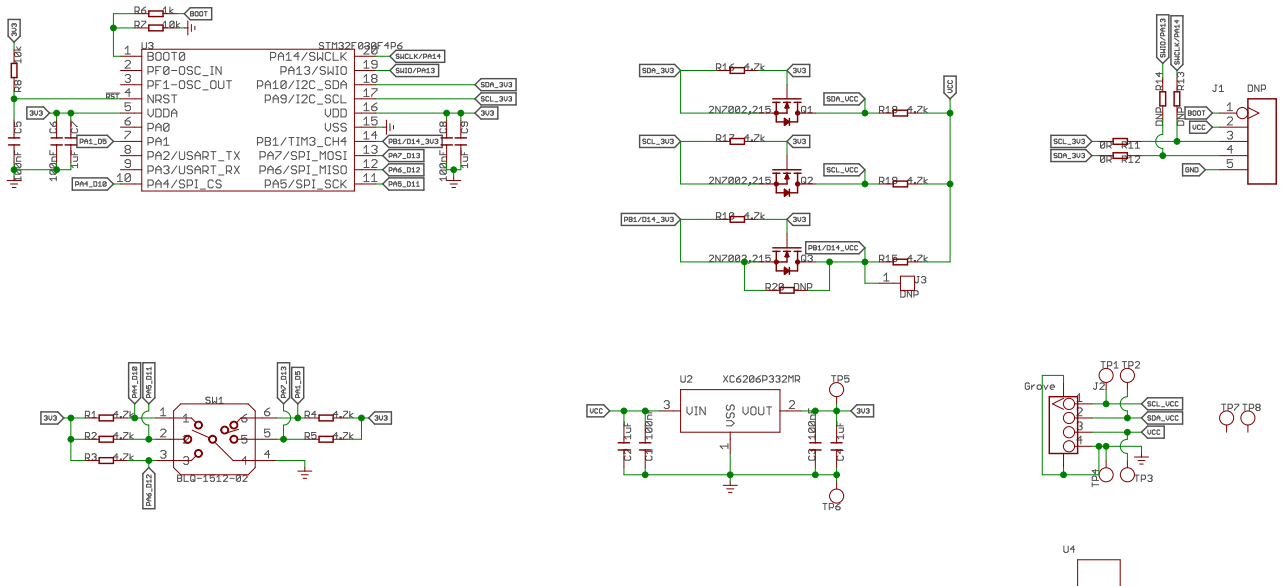

REV	Description	DATE	BY
v1.0	Initial Version	2018.06.27	ueifeng

Seed Studio

TITLE: Grove - 5-Way Switch

CC-BY-SA

Design:

Check:

Date: 2018/6/27 13:55:10

Vision:

Sheet: 1/1

Seed Studio

TITLE: Grove - 5-Way Switch

CC-BY-SA

Design:

Check:

Date: 2018/6/27 13:55:10

Vision:

Sheet: 1/1