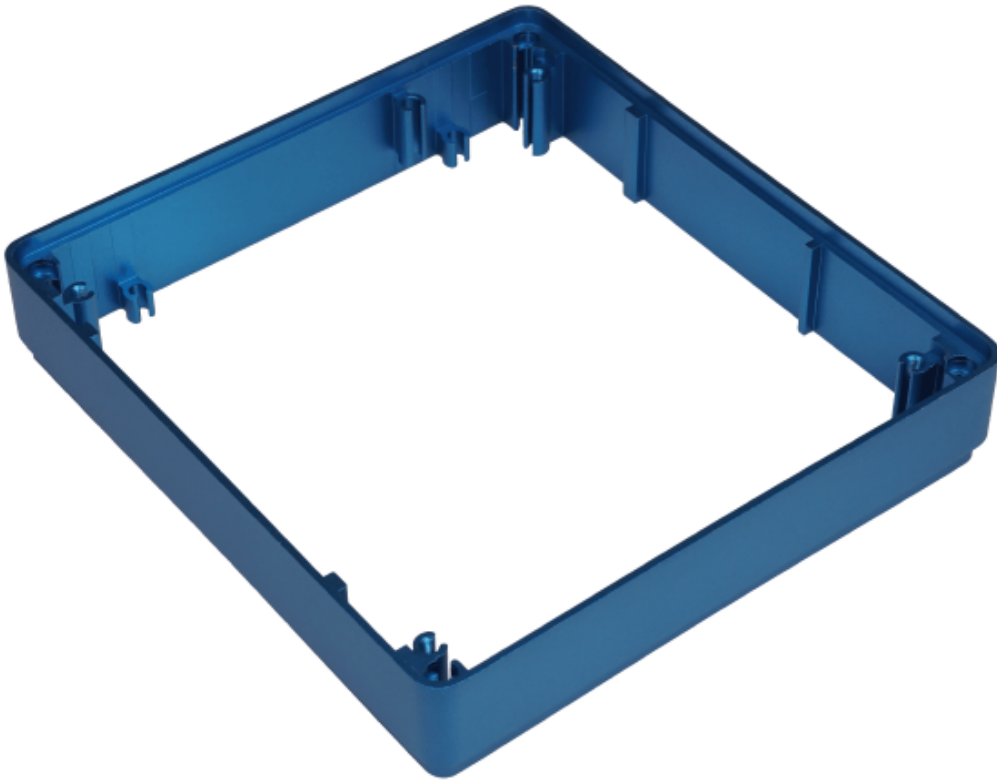

## re\_computer case: Stackable Middle Frame

---

#### Features:

---

- **The stackable structure that can be placed on top of the re\_computer case**
- **Multiple stacks** for multiple extensions

#### Description:

---

This is the **stackable middle frame for the re\_computer case**, which can be used to **extend the overall height inside the re\_computer case** allowing more extensions such as Pi-Hats, Capes, LCDs, Fans, and even HDD hard drives and so much more.

To add extra modules to your SBC, the stackable frame would be an ideal solution to expand the capacity of your recomputer case.

Each stackable case adds **an extra 21mm height** to your original recomputer case.