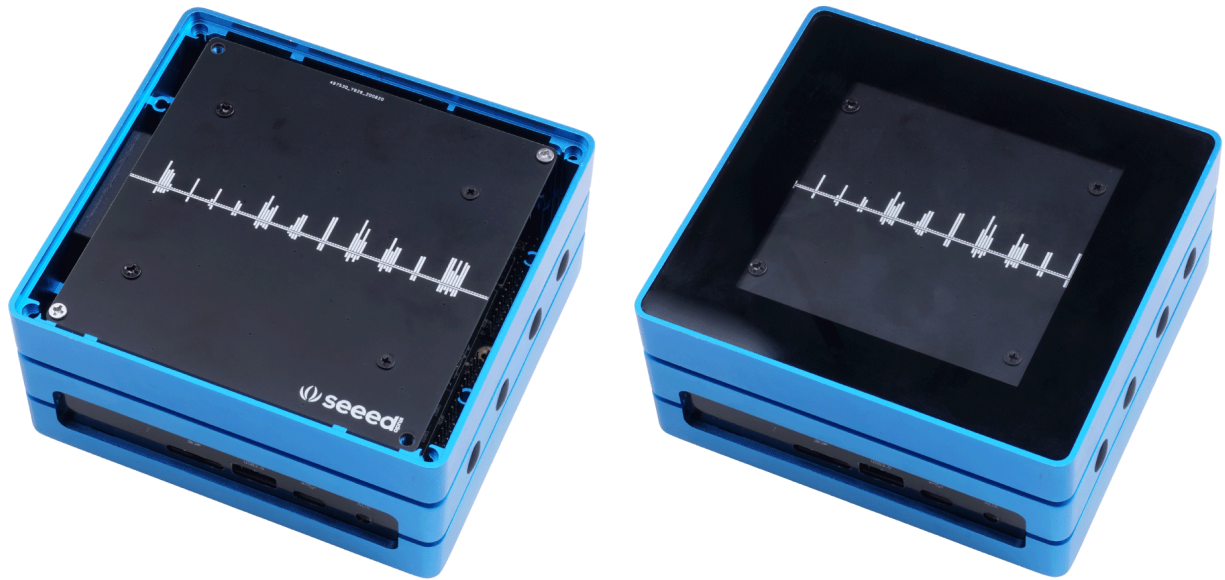

#### Description:

---

This is the **stackable middle frame for the re\_computer case**, which can be used to **extend the overall height inside the re\_computer case** allowing more extensions such as Pi-Hats, Capes, LCDs, Fans, and even HDD hard drives and so much more.

To add extra modules to your SBC, the stackable frame would be an ideal solution to expand the capacity of your recomputer case.

Each stackable case adds **an extra 21mm height** to your original recomputer case.