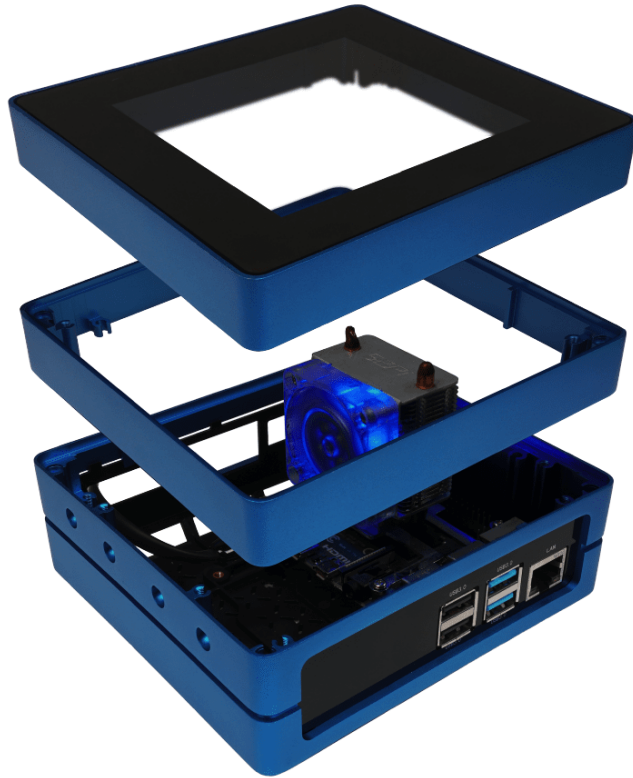

## re\_computer case: Stackable Middle Frame

---

#### Features:

---

- **The stackable structure that can be placed on top of the re\_computer case**
- **Multiple stacks** for multiple extensions

#### Description:

---

This is the **stackable middle frame for the re\_computer case**, which can be used to **extend the overall height inside the re\_computer case** allowing more extensions such as Pi-Hats, Capes, LCDs, Fans, and even HDD hard drives and so much more.

To add extra modules to your SBC, the stackable frame would be an ideal solution to expand the capacity of your recomputer case.

Each stackable case adds **an extra 21mm height** to your original recomputer case.