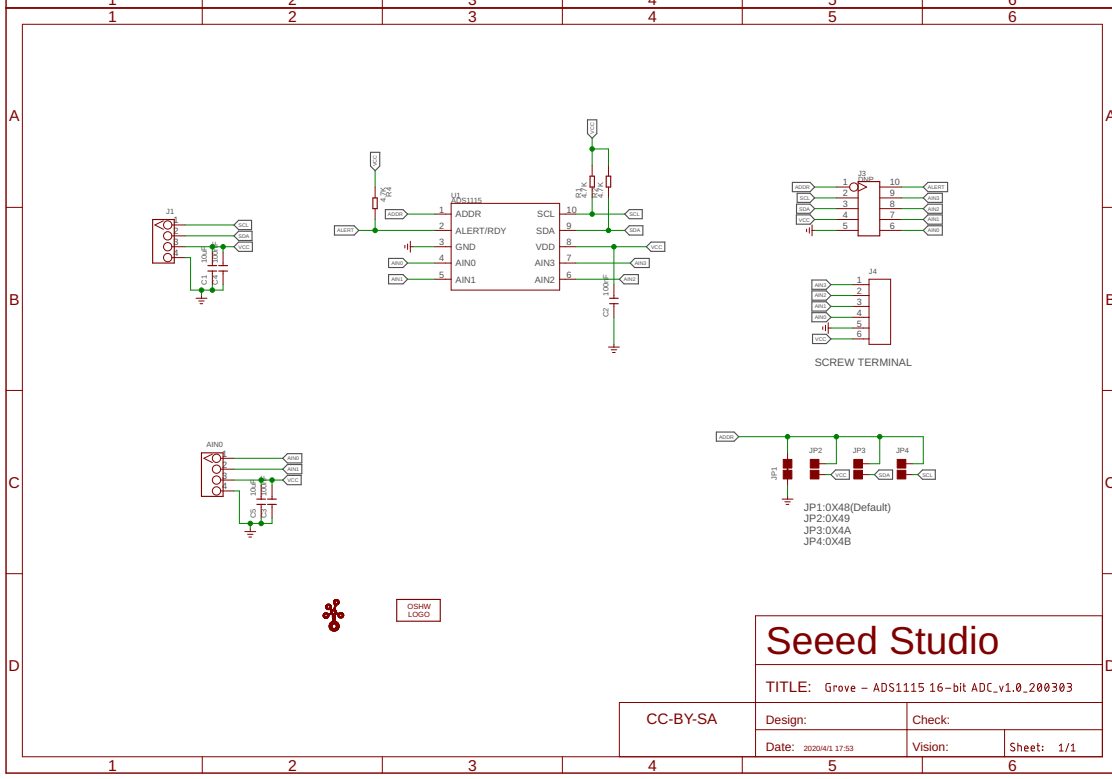

1	2	3	4	5	6	
A	<table border="1"> <thead> <tr> <th>REV</th> <th>Description</th> <th>DATE</th> <th>BY</th> </tr> </thead> <tbody> <tr> <td>v1.0</td> <td>Initial Version</td> <td>2020.03.03</td> <td>JN,Fuong</td> </tr> </tbody> </table>					A
B						B
C						C
D					<table border="1"> <tr> <td colspan="2" style="text-align: center;">Seed Studio</td> </tr> <tr> <td colspan="2">TITLE: Grove - ADS1115 16-bit ADC_v1.0_200303</td> </tr> <tr> <td>Design:</td> <td>Check:</td> </tr> <tr> <td>Date: 2020/4/1 17:53</td> <td>Vision: Sheet: 1/1</td> </tr> </table>	
1	2	3	4	5	6	

CC-BY-SA

CC-BY-SA