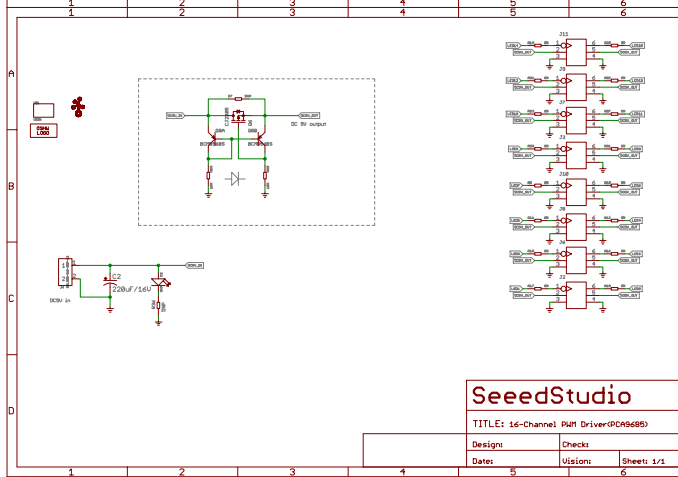

REV	Description	DATE	BY
v1.0	Initial release	2018/9/26	Nur

**Seeed Studio**

TITLE: 16-Channel PWM Driver(PC9685)

CC-BY-SA	Designs	Checks
	Dates	Visions
		Sheets 1/1

**SeeedStudio**

TITLE: 16-Channel PWM Driver(PC9685)

	Designs	Checks
	Dates	Visions
		Sheets 1/1

**SeeedStudio**

TITLE: 16-Channel PWM Driver(PC9685)

	Designs	Checks
	Dates	Visions
		Sheets 1/1

**Seeed Studio**

TITLE: 16-Channel PWM Driver(PC9685)

CC-BY-SA	Designs	Checks
	Dates	Visions
		Sheets 1/1