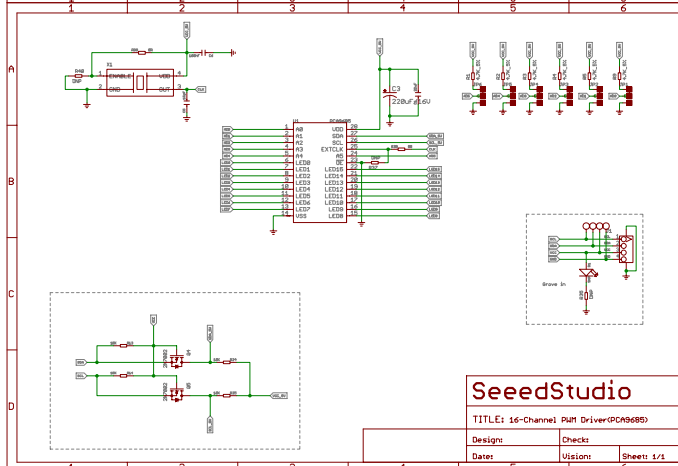

REV	Description	DATE	BY
v1.0	Initial release	2018/9/26	Nur

**Seeed Studio**

TITLE: 16-Channel PWM Driver(PC9685)

CC-BY-SA	Designs	Checks
	Dates	Visions
		Sheets 1/1

**SeeedStudio**

TITLE: 16-Channel PWM Driver(PC9685)

	Designs	Checks
	Dates	Visions
		Sheets 1/1

**SeeedStudio**

TITLE: 16-Channel PWM Driver(PC9685)

	Designs	Checks
	Dates	Visions
		Sheets 1/1

**Seeed Studio**

TITLE: 16-Channel PWM Driver(PC9685)

CC-BY-SA	Designs	Checks
	Dates	Visions
		Sheets 1/1