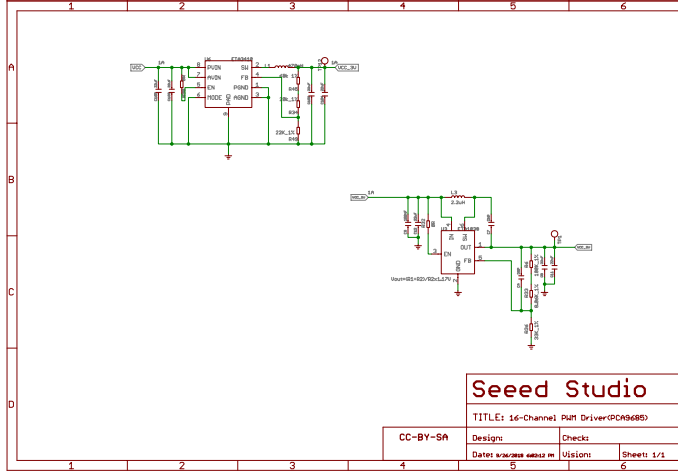

REV	Description	DATE	BY
v1.0	Initial release	2018/9/26	Nur

**Seeed Studio**

TITLE: 16-Channel PWM Driver(PC9685)

CC-BY-SA	Designs	Checks
	Dates	Visions
		Sheets 1/1

**SeeedStudio**

TITLE: 16-Channel PWM Driver(PC9685)

	Designs	Checks
	Dates	Visions
		Sheets 1/1

**SeeedStudio**

TITLE: 16-Channel PWM Driver(PC9685)

	Designs	Checks
	Dates	Visions
		Sheets 1/1

**Seeed Studio**

TITLE: 16-Channel PWM Driver(PC9685)

CC-BY-SA	Designs	Checks
	Dates	Visions
		Sheets 1/1