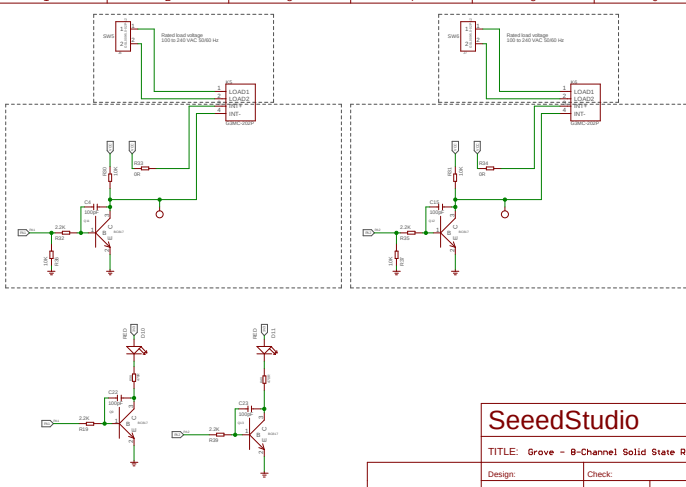

SeedStudio

TITLE: Grove - 8-Channel Solid State Relay

| | |
|---------|-----------|
| Design: | Check: |
| Date: | Vision: |
| | Sheet 1/1 |

SeedStudio

TITLE: Grove - 8-Channel Solid State Relay

| | |
|---------|-----------|
| Design: | Check: |
| Date: | Vision: |
| | Sheet 1/1 |