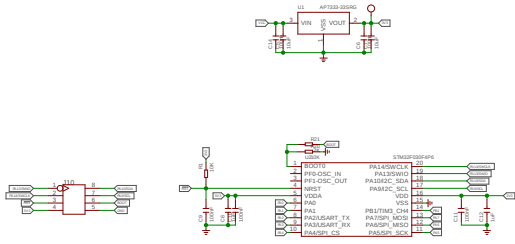

| REV | Description | DATE | BY |
|-----|-----------------|------------|-----|
| 1.0 | Initial release | 2018/05/02 | Mye |

Seed Studio

TITLE: Grove - 8-Channel Solid State Relay

| | | |
|----------|---------------------------|-----------|
| CC-BY-SA | Design: | Check: |
| | Date: 2018/05/02 10:54 AM | Vision: |
| | | Sheet 1/1 |

SeedStudio

TITLE: Grove - 8-Channel Solid State Relay

| | |
|---------|-----------|
| Design: | Check: |
| Date: | Vision: |
| | Sheet 1/1 |

SeedStudio

TITLE: Grove - 8-Channel Solid State Relay

| | |
|---------|-----------|
| Design: | Check: |
| Date: | Vision: |
| | Sheet 1/1 |