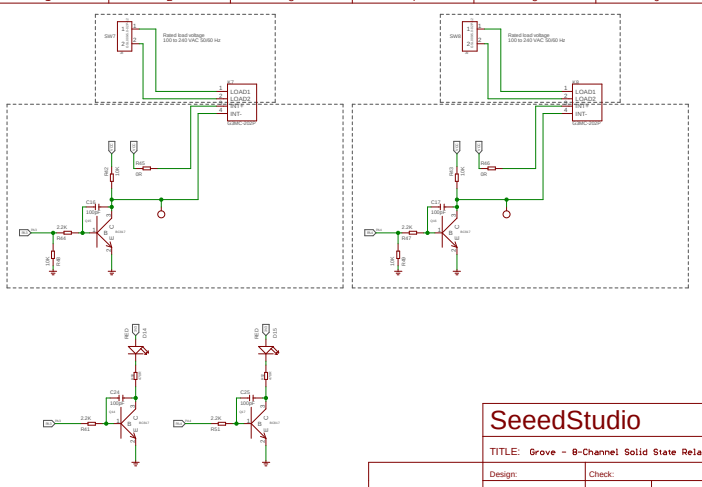

SeedStudio

TITLE: Grove - 8-Channel Solid State Relay

| | |
|---------|-----------|
| Design: | Check: |
| Date: | Vision: |
| | Sheet 1/1 |

SeedStudio

TITLE: Grove - 8-Channel Solid State Relay

| | |
|---------|-----------|
| Design: | Check: |
| Date: | Vision: |
| | Sheet 1/1 |