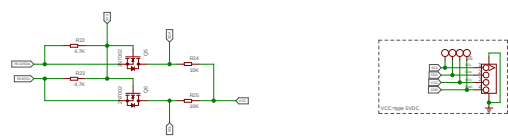

| REV | Description | DATE | BY |
|-----|-----------------|------------|-----|
| 1.0 | Initial release | 2018/05/02 | Mye |

Seed Studio

TITLE: Grove - 8-Channel Solid State Relay

| | | |
|----------|---------------------------|-----------|
| CC-BY-SA | Design: | Check: |
| | Date: 2018/05/02 10:54 AM | Vision: |
| | | Sheet 1/1 |

SeedStudio

TITLE: Grove - 8-Channel Solid State Relay

| | |
|---------|-----------|
| Design: | Check: |
| Date: | Vision: |
| | Sheet 1/1 |

SeedStudio

TITLE: Grove - 8-Channel Solid State Relay

| | |
|---------|-----------|
| Design: | Check: |
| Date: | Vision: |
| | Sheet 1/1 |