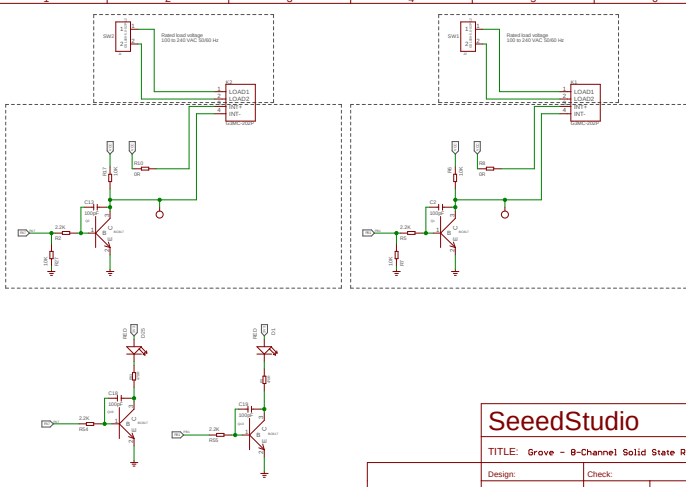

SeedStudio

TITLE: Grove - 8-Channel Solid State Relay

| | |
|---------|-----------|
| Design: | Check: |
| Date: | Vision: |
| | Sheet 1/1 |

SeedStudio

TITLE: Grove - 8-Channel Solid State Relay

| | |
|---------|-----------|
| Design: | Check: |
| Date: | Vision: |
| | Sheet 1/1 |