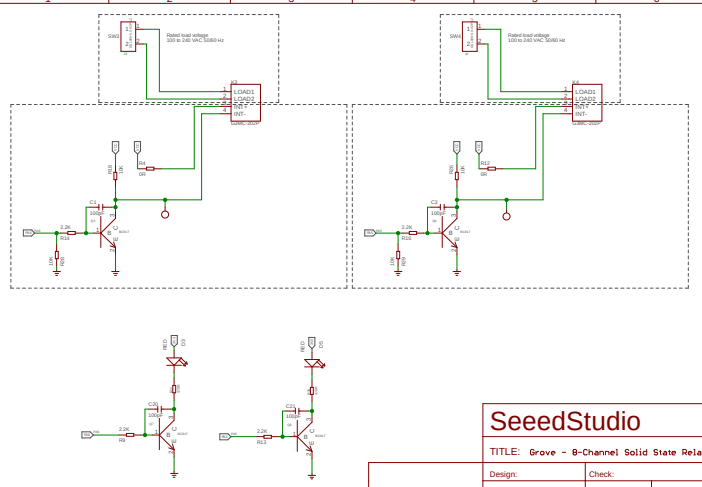

SeedStudio

TITLE: Grove - 8-Channel Solid State Relay

| | |
|---------|-----------|
| Design: | Check: |
| Date: | Vision: |
| | Sheet 1/1 |

SeedStudio

TITLE: Grove - 8-Channel Solid State Relay

| | |
|---------|-----------|
| Design: | Check: |
| Date: | Vision: |
| | Sheet 1/1 |