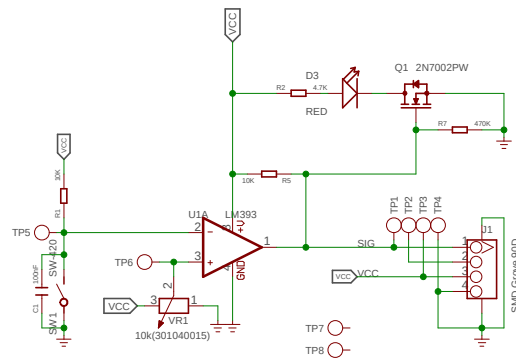

| REV | Description | DATE | BY |
|------|-----------------|-----------|------|
| v1.0 | initial release | 2017/8/18 | Myer |
| | | | |

Seed Studio

TITLE: Grove - Vibration Sensor (SW-420) v1.1

CC-BY-SA

Design:

Check:

Date: 7/25/2018 3:15 PM

Vision:

Sheet: 1/1

Seed Studio

TITLE: Grove - Vibration Sensor (SW-420) v1.1

CC-BY-SA

Design: