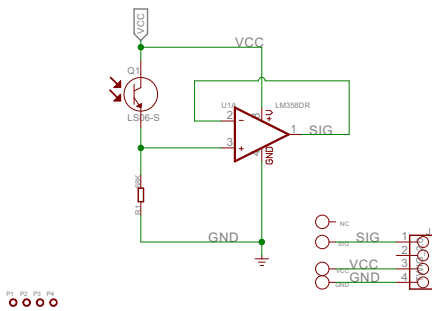

REV	Description	DATE	BY
v1.1	1. 'LS06-S' is replacement for 'LIGHT' 2.Add Test Point	2015.12.28	Zhanzhao.Fang

SeedStudio

TITLE: Grove - Light Sensor(P) v1.1

Design: Zhanzhao.Fang

Check:

Date: 2016/1/4 11:04:16

Vision:

Sheet: 1/1

SeedStudio

TITLE: Grove - Light Sensor(P) v1.1

Design: Zhanzhao.Fang

Check:

Date: 2016/1/4 11:04:16

Vision: