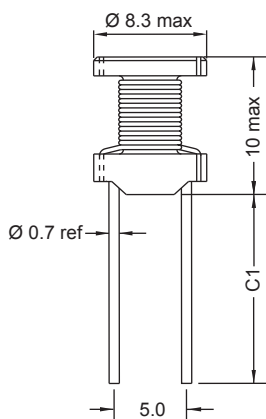

07 HCP

For High Currents

Packing	C1
Loose / Box [-50]	13.0
Reel [-51]	26.0