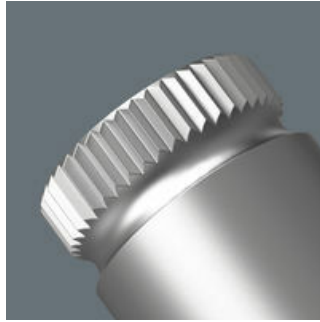

- 1/2" to 3/8" connection part
- With secure socket fixing
- With 1/2" square head socket drive
- 3/8" external square
- Made of chrome-vanadium for high load capacity

Connection part 1/2" square head socket to 3/8" external square head. For manual and machine-operated tools (non-impact), with ball stop groove to safely lock the socket, knurling at the rear end for manageability during manual use; chrome-vanadium, dull chromed.

Our Autumn/Winter production innovations

Chrome vanadium steel

Knurling

The connection parts are suitable for high loads thanks to their chrome-vanadium steel design.

Knurling on lower end for more grip when used manually