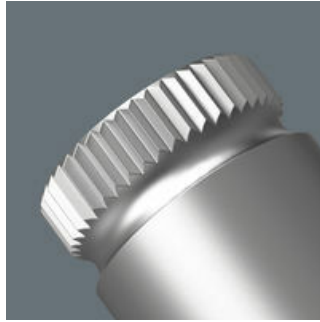

781 B 3/8" Connection parts, 781 B/C x 1/2 x 36 mm x 3/8"

Our Autumn/Winter production innovations

EAN:	4013288221056	Size:	103x43x19 mm
Part number:	05042673001	Weight:	50 g
Article number:	781 B	Country of origin:	CZ
		Customs tariff number:	82079030

- 3/8" to 1/2" connection part
- With secure socket fixing
- With 3/8" square head socket drive
- 1/2" external square
- Made of chrome-vanadium for high load capacity

Connection part 3/8" square head socket to 1/2" external square head. For manual and machine-operated tools (non-impact), with ball stop groove to safely lock the socket, knurling at the rear end for manageability during manual use; chrome-vanadium, dull chromed.

Our Autumn/Winter production innovations

Chrome vanadium steel

Knurling

The connection parts are suitable for high loads thanks to their chrome-vanadium steel design.

Knurling on lower end for more grip when used manually