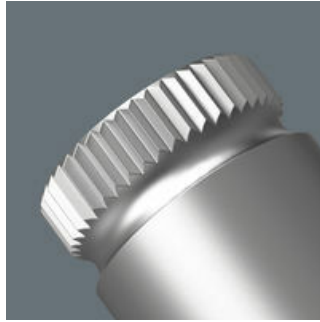

EAN:	4013288221247	Size:	94x43x19 mm
Part number:	05042672001	Weight:	33 g
Article number:	781 B	Country of origin:	CZ
		Customs tariff number:	82079030

- 3/8" to 1/4" connection part
- With secure socket fixing
- With 3/8" square head socket drive
- 1/4" external square
- Made of chrome-vanadium for high load capacity

Connection part 3/8" square head socket to 1/4" external square head. For manual and machine-operated tools (non-impact), with ball stop groove to safely lock the socket, knurling at the rear end for manageability during manual use; chrome-vanadium, dull chromed.

Our Autumn/Winter production innovations

Chrome vanadium steel

Knurling

The connection parts are suitable for high loads thanks to their chrome-vanadium steel design.

Knurling on lower end for more grip when used manually