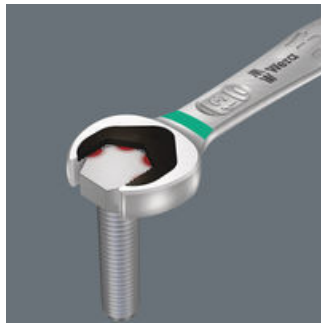

6001 Joker Switch Ratcheting combination wrenches, with switch lever, 13 x 179

mm
Joker

Integrated limit-stop

Constant re-positioning of the wrench? Difficulty holding fasteners in confined spaces? Easing off to avoid any risks of injury or fastener damage? That was yesterday. Today, the Joker prevents slipping off of the fastener head with its integrated limit-stop – no longer is the thumb needed to act as a depth stop. This makes applications much easier and allows significantly more force to be applied during fastening jobs.