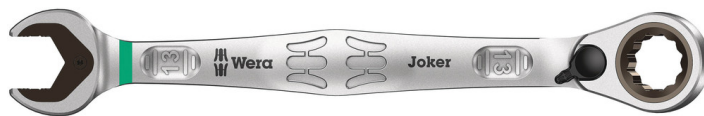

# 6001 Joker Switch Ratcheting combination wrenches, with switch lever, 13 x 179

mm

Joker

|                        |                   |                               |              |
|------------------------|-------------------|-------------------------------|--------------|
| <b>EAN:</b>            | 4013288184702     | <b>Size:</b>                  | 310x95x85 mm |
| <b>Part number:</b>    | 05020068001       | <b>Weight:</b>                | 118 g        |
| <b>Article number:</b> | 6001 Joker Switch | <b>Country of origin:</b>     | CZ           |
|                        |                   | <b>Customs tariff number:</b> | 82041100     |

Joker ratcheting combination wrenches with angled ratchet head and switch lever. The metal plate in the jaw provides for the holding function which reduces the risk of losing nuts and bolts. The integrated limit stop can prevent any slipping from the bolt head downwards and enables higher torque to be applied. The exchangeable metal plate in the jaw securely holds nuts and bolts with its extra hard teeth and reduces the risk of slipping. The double-hex geometry delivers a very positive connection with nuts or bolts and again provides for a lower risk of any slipping. The low return angle of only 30° at the jaw end avoids any time-consuming flipping of the wrench when fastening. The reversible ratchet mechanism at the ring end with its fine toothing (80 teeth) ensures great flexibility even in confined spaces. Audibly precise ratchet mechanism. Additionally, the robust two-piece locking element provides for an extreme stability. Comes with a 15° angled ratchet end for secure work even at high torque. The special forged geometry allows for high torque transfer and high flexural rigidity. Manufactured out of high-performance chrome-molybdenum steel with a nickel-chromium coating for high corrosion protection. With "Take it easy" tool finder: colour coding according to size.