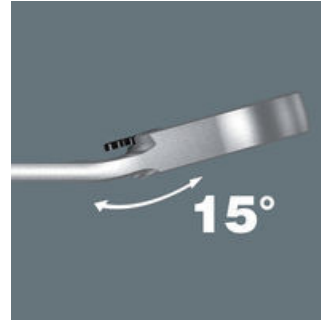

Angled ratchet end

The ratchet end is angled at 15° to the tool axis, making application of the tool in confined spaces much easier.