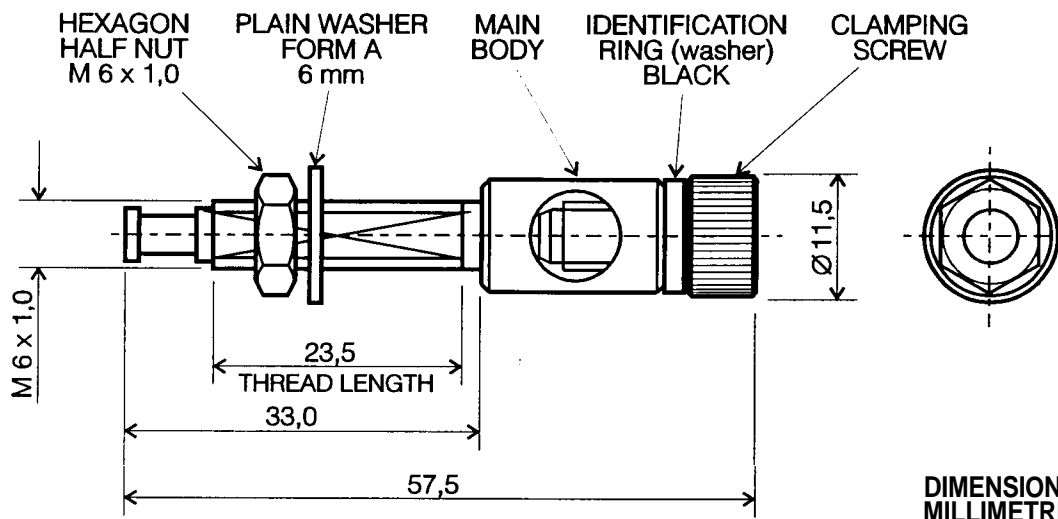

ELFA artikelnr.

SIDA: 1/1

40-731-36 Polskruv guld svart

40-731-44 Polskruv guld röd

REAR SPEAKER COUPLINGSheet No. **PS 0177**

Date: 08.06.94

Issue No. 2

Sheet 1 of 1

Signature

Deltron Part No. **577-0100 BLACK**
577-0500 RED**Dimensions****Description**

This product has a large cable entry hole that accepts cable up to 7,5mm in diameter and is ideally suited for rear termination of speakers. The speaker termination can be terminated in two methods, either a 4mm hole at the rear or clamped through the main hole via the knurled screw. This product can be supplied individually line coded black or red and supplied with a gold plated finish.

Features**MATERIAL**

HEXAGON HALF NUT	: Brass, nickel plated
PLAIN WASHER	: Brass, nickel plated
MAIN BODY	: Brass, BS2874 CZ121 gold flash on bright nickel flash
IDENT. RING	: Acetal, C 27021 R
CLAMPING SCREW	: Brass, BS2874 CZ121 gold flash on bright nickel flash