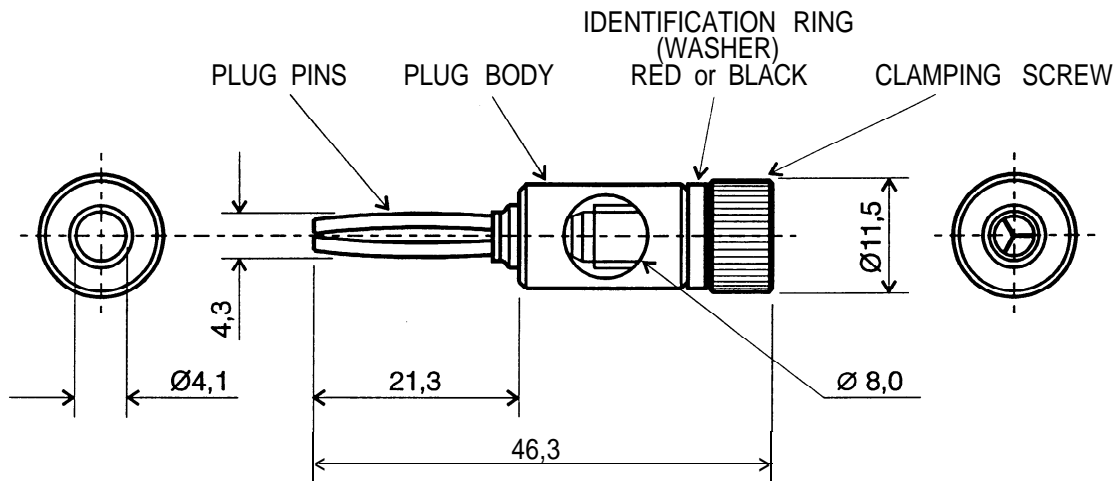

Sheet No. **PS 0115**

Date : **27.05.94**

Issue No. 2

Sheet 1 of 1

Signature

Deltron Part No. **576-0100 BLACK**
576-0500 RED

Dimensions

DIMENSIONS IN MILLIMETRES

Description

A high quality plug that Will accept cable up to 7,5mm in diameter, and is stackable. Connection is made by a knurled screw clamp through which smaller wires can be inserted. This product is designed primarily for the use in the audio industry for terminating heavy duty speaker cable and interconnection between speaker and amplifier. The product is available individually line coded in black or red, supplied with a gold plated finish.

Features

MATERIAL

PLUG PINS	Brass, BS 2874
PLUG BODY	Brass, BS 2874 CZ 121
IDENTIFICATION RING	Acetal C 27021 R
CLAMPING SCREW	Brass, BS 2874 CZ 121

Note :
 All brass parts are finished
 Gold Flash on Bright Nickel Flash