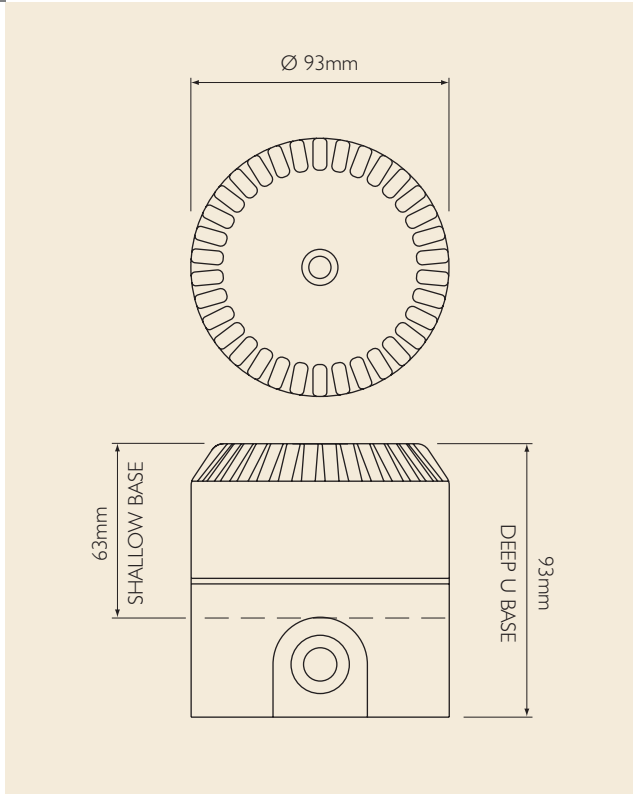

## ROSHNI LOW PROFILE STANDARD

The Roshni Low Profile (RoLP) is the fire alarm markets leading conventional sounder, although it finds uses in much wider applications such as security, general signalling and process alarms. The wide operating voltage and range of tones available to the user make this flexible sounder supremely adaptable in even its most basic forms.

## Specification

Voltage	9 - 28Vdc (*1)
Current	16mA (tone 3)
Sound output	102dB(A) (tone 3)
Tones	32
Volume control	20dB
Monitoring	Reverse polarity
Temperature	- 25°C to + 70°C
Protection	IP65
Construction	ABS
Weight	Shallow base 0.24Kg Deep & U base 0.25Kg
Colours	Red or white

(\*1) 110 to 230Vac with powered base.