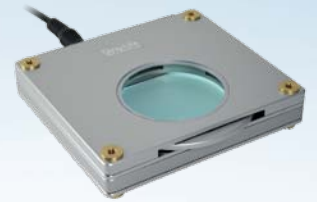

MS25X

Robust Inspection turntable

MS15X

Advanced XY table offers precision X- and Y-axis movement and 360 degree rotating

MS-W1

Special stand for cylindrical surfaces or to roll on flat surfaces

BL-ZW1

USB or DC powered backlight with a built in, freely rotatable polarizer

SL-ZW1

Polarized USB powered gooseneck light

MSAA502

Multipurpose adapter / light shield

FC-L-MA1

Mirror angle cap for AD long working distance models

FC-L-TB1

Tube extension for AD long working distance models

KM-01 Focus Control

The KM-01 can be used to control the Dino-Lite focus wheel without touching the device. This is especially useful when the Dino-Lite needs to be isolated during use

Caps for AD-series

Many additional caps are available, such as open, closed caps or polarized caps for generic applications and many special caps especially developed for specific applications

Diffusers

An additional snap-on plastic insert for the Dino-Lite handheld microscopes that causes the light to spread evenly, therefore reducing the amount of glare