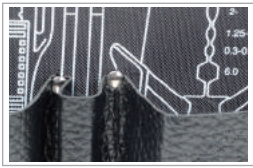

▶ 8PK-750N / TC-750SN Aluminium Frame Tool Case W/1 Pallet

Bag with rivet design, more durable