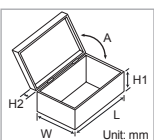

Material	Size	L	W	H1	H2	A	Individual packing
Frame: Aluminum	O.D	460	334	103	60	93°	Color box
	I.D	442	322	93	49		

▶ 9PK-730N Aluminium Frame Tool Case W/1 Pallet

Bag with rivet design, more durable

Key locks for maximum security

- Complete with one removable pallet and removable interior dividers.
- Lining and partitions: EVA.

Material	Size	L	W	H1	H2	A	Individual packing
Frame: Aluminum	O.D	458	330	101	49	97°	Color box
	I.D	438	312	95	41		

▶ TC-310 Deluxe Aluminium Frame Tool Case

Corner protection

3 Brackets
(Reinforce construction)

- Complete with one fixed pallet and removable interior dividers.
- Lining and partitions: EVA.

Material	Size	L	W	H1	H2	A	Individual packing
Frame: Aluminum	O.D	440	340	100	65	93°	Color box
	I.D	420	318	95	60		