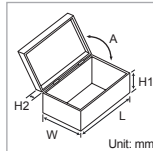

Aluminum frame

Removable divider

3 hinges reinforce construction

Heavy duty metal protective corners

8PK-750N

TC-750SN

Model No.	Material	Size	L	W	H1	H2	A	Individual packing
8PK-750N	Frame: Aluminum	O.D	458	330	90	60	97°	Color box
		I.D	434	308	82	53		
TC-750SN	Aluminum	O.D	320	227	98	62	93°	
		I.D	300	208	84	51		

▶ 9PK-990 Tool Case W/1 Pallet

Number key lock

8 Brackets (Corner protector)

Deluxe die-cast chrome plating grip handle

Removable pallet

Removable divider

- Complete with one removable pallet and removable interior dividers.
- Lining and partitions: EVA

Material	Size	L	W	H1	H2	A	Individual packing
Frame: Aluminum	O.D	461	331	96	60	96°	Color box
	I.D	440	310	88	49		