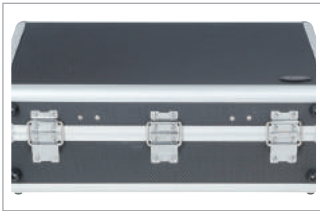

3 hinges reinforce construction