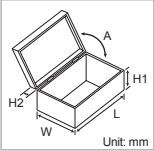

▶ 8PK-735N Aluminium Frame Tool Case W/1 Pallet

- Complete with one removable pallet and removable interior dividers.
- Lining and partitions: EVA.

Material	Size	L	W	H1	H2	A	Individual packing
Frame: Aluminum	O.D	460	334	103	60	93°	Color box
	I.D	442	322	93	49		

▶ 9PK-730N Aluminium Frame Tool Case W/1 Pallet

- Complete with one removable pallet and removable interior dividers.
- Lining and partitions: EVA.

Material	Size	L	W	H1	H2	A	Individual packing
Frame: Aluminum	O.D	458	330	101	49	97°	Color box
	I.D	438	312	95	41		

▶ TC-310 Deluxe Aluminium Frame Tool Case

- Complete with one fixed pallet and removable interior dividers.
- Lining and partitions: EVA.

Material	Size	L	W	H1	H2	A	Individual packing
Frame: Aluminum	O.D	440	340	100	65	93°	Color box
	I.D	420	318	95	60