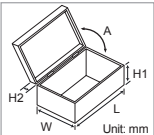

Material	Size	L	W	H1	H2	A	Individual packing
Frame: Aluminum	O.D	460	334	103	60	93°	Color box
	I.D	442	322	93	49		

▶ 9PK-730N Aluminium Frame Tool Case W/1 Pallet

Bag with rivet design, more durable

Key locks for maximum security

- Complete with one removable pallet and removable interior dividers.
- Lining and partitions: EVA.

Material	Size	L	W	H1	H2	A	Individual packing
Frame: Aluminum	O.D	458	330	101	49	97°	Color box
	I.D	438	312	95	41		

▶ TC-310 Deluxe Aluminium Frame Tool Case

Corner protection

3 Brackets
(Reinforce construction)

- Complete with one fixed pallet and removable interior dividers.
- Lining and partitions: EVA.

Material	Size	L	W	H1	H2	A	Individual packing
Frame: Aluminum	O.D	440	340	100	65	93°	Color box
	I.D	420	318	95	60		