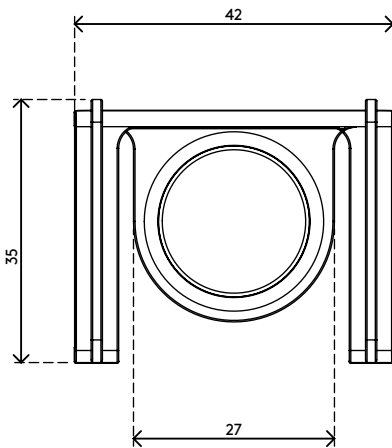

34.480

Addit cable guide – magnet mount 480

With this magnet mount, installing your Addit cable guide couldn't be easier. There are no screws, which means no hassle and no damage to your desk. The mount simply clicks the cable guide to any convenient metal point on a desk leg or traverse, and at the top for extra support.

- Hassle-free mounting set for Addit cable guide
- Improves cable guidance
- Clicks on to any metal element at any height
- 100% recycled PP (Polypropylene)
- Magnetic mounting via top and mid-elements

- No screws, no damage to desk
- Consists of 1 x clip and 2 x magnets
- Made in the Netherlands: Dutch design, Dutch quality
- Eligible for the Dataflex return program

addit

Addit cable guide – magnet mount 480

2020/11/25

34.480

 182 x 125 x 30 mm

 1 pcs

 white

 0,04 kg

 80541034481