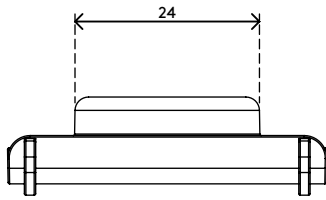

34.480

Addit cable guide – magnet mount 480

With this magnet mount, installing your Addit cable guide couldn't be easier. There are no screws, which means no hassle and no damage to your desk. The mount simply clicks the cable guide to any convenient metal point on a desk leg or traverse, and at the top for extra support.

- Hassle-free mounting set for Addit cable guide
- Improves cable guidance
- Clicks on to any metal element at any height
- 100% recycled PP (Polypropylene)
- Magnetic mounting via top and mid-elements

- No screws, no damage to desk
- Consists of 1 x clip and 2 x magnets
- Made in the Netherlands: Dutch design, Dutch quality
- Eligible for the Dataflex return program

addit

Addit cable guide – magnet mount 480

2020/11/25

34.480

 182 x 125 x 30 mm

 1 pcs

 white

 0,04 kg

 80541034481